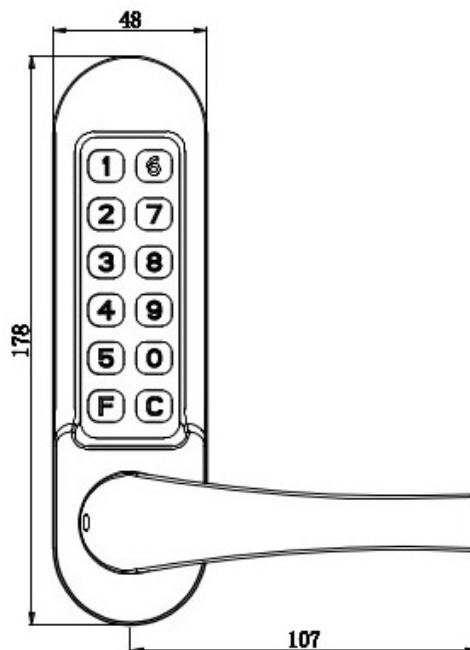

Eclipse ED50 Heavy Duty Digital Lock

Technical Information

- Mechanical Push Button Digital Lock
- Generation 1 Code Change
- 60mm Latch
- 1500+ Code Combinations
- Lever Handle Function
- Anti Snap Clutch Feature
- Supplied With Spare Fixings
- Non Handed
- Supplied With 8mm Spindle
- Passage Free Option